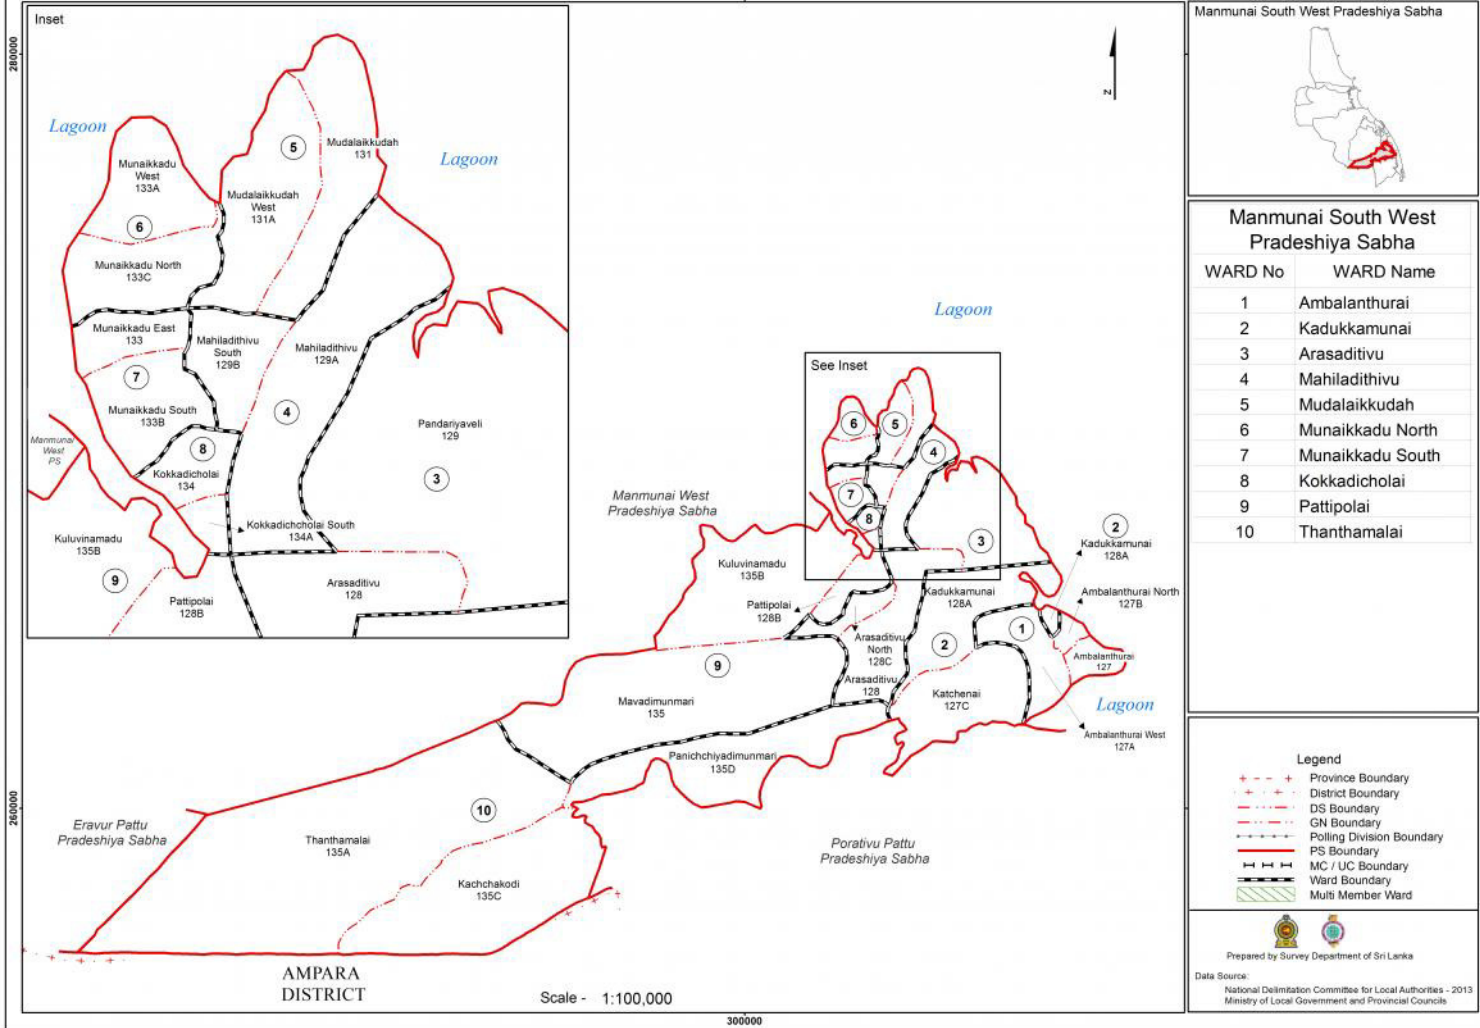

Ward Map of Manmunai South West Pradeshiya Sabha - Batticaloa District

Ref. No : NDC / 15 / 11

Manmunai South West Pradeshiya Sabha

WARD No	WARD Name
1	Ambalanthurai
2	Kadukkamunai
3	Arasadithivu
4	Mahiladithivu
5	Mudalaikkudah
6	Munaikkadu North
7	Munaikkadu South
8	Kokkadicholai
9	Pattipolai
10	Thanthamalai

Legend

- Province Boundary
- District Boundary
- DS Boundary
- GN Boundary
- Polling Division Boundary
- PS Boundary
- MC / UC Boundary
- Ward Boundary
- Multi Member Ward

Prepared by Survey Department of Sri Lanka
 Data Source: National Delimitation Committee for Local Authorities - 2013
 Ministry of Local Government and Provincial Councils

AMPARA DISTRICT

Scale - 1:100,000